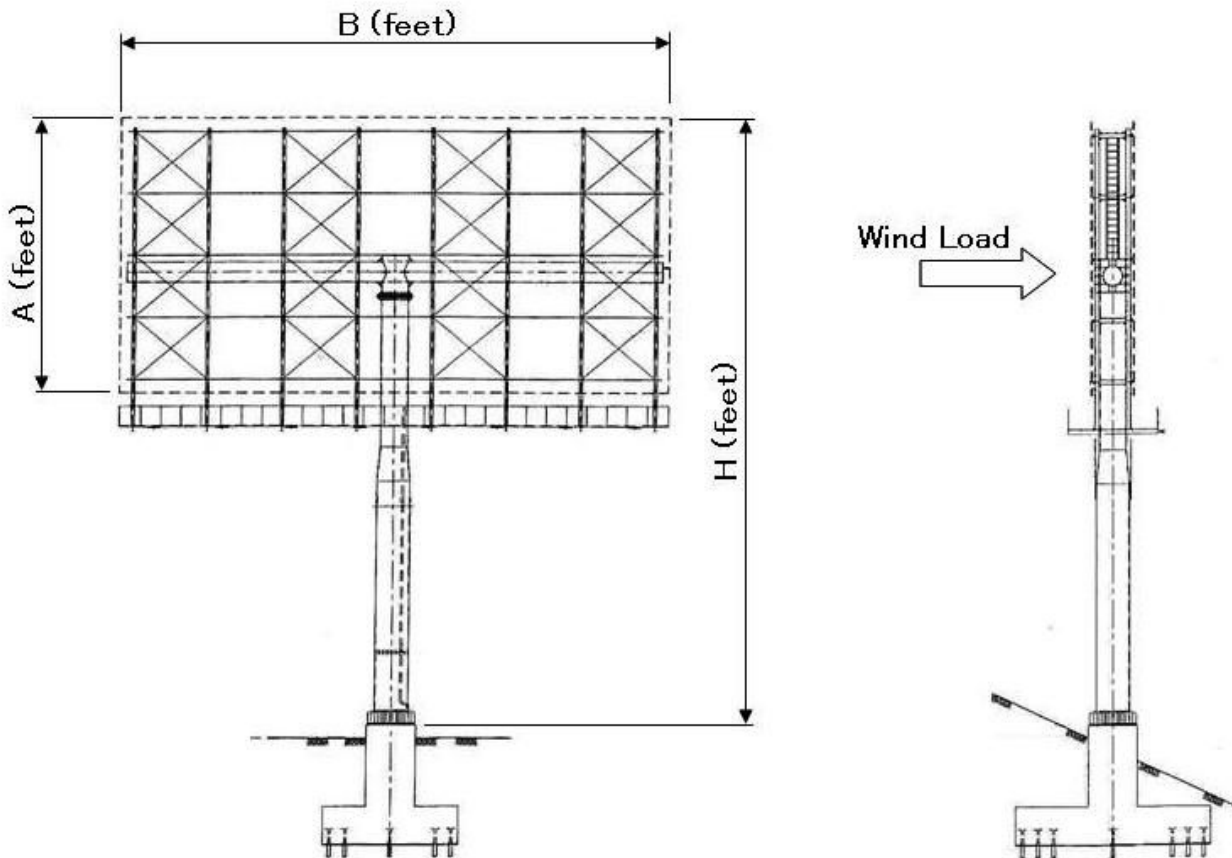

Sky Sign 30' x 60'

Double Pole 30' x 60'

Wall Sign 55' x 100'

Double Face

**Double Sided Vertical Uni Pole
60' x 40'**

Double Sided Uni Pole 20' x 80'

**Double Sided Twin Pole
Vertical 60' x 40'**

**Dowble Sided Twin Pole
Vertical 60' x 30'**

Dowble Sided Tower 30' x 60'

Three Face

Uni Pole Three Face 30' x 60'

Twin Pole Three Face 30' x 60'

INQUIRY

Please inform us the BILLBOARD TYPE and some Values below.

1. Face Size: A (feet), B (feet)
2. Total Height: H (feet)
3. Wind Velocity: V (km/hour) or V (m/sec)